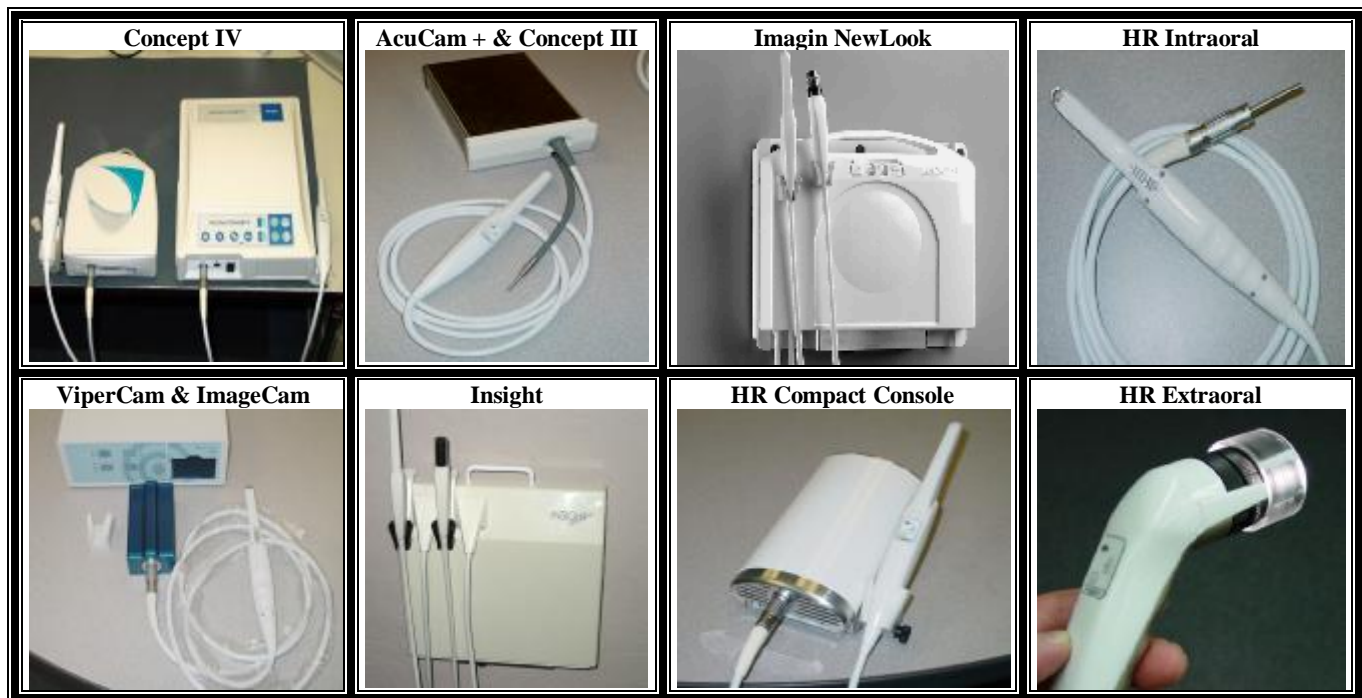

### HR Intraoral Handpiece

- Imagin's HR Intraoral camera handpiece features Proprietary High-Resolution Optics that exceed 200 line pairs per millimeter with less than 2% distortion, providing "crystal clear" clarity. The HR Intraoral handpiece has a very user-friendly "single-handed" focus control slider with four fixed positions that provides a focus range from 0 mm to full face and a 72-degree field of view. Each position allows a broad range of focus and provides you more in and out movement with a greater depth of field. The handpiece has the sleekest head in the industry and is known best for access throughout the mouth, especially for viewing behind the rear molars. The lens window is built flush with the camera body allowing protective sleeves to slide perfectly flat over the head, keeping it free from distortion with no loss of clarity due to window gaps. The handpiece has the only thermally activated Anti-fog lens tip on the market, a three-button key-pad located on the handpiece to control image capture and a revolutionary ergonomic design that is strong, lightweight, comfortable, and easy to operate.

### HR Extraoral Handpiece

- The HR Extraoral camera handpiece features an easy to use adjustable iris with a fiber optic light for controlling the brightness of your images in various lighting conditions. It also features an adjustable focus range from 0 mm to infinity for superb clarity and ease of use when taking full face, smile, and full arch images. The extraoral handpiece was created in response to dentists asking for an extraoral lens that is easier and faster to use than a digital camera, yet still able to produce sharp 35 mm type images that can be used for case presentations and cosmetic imaging.